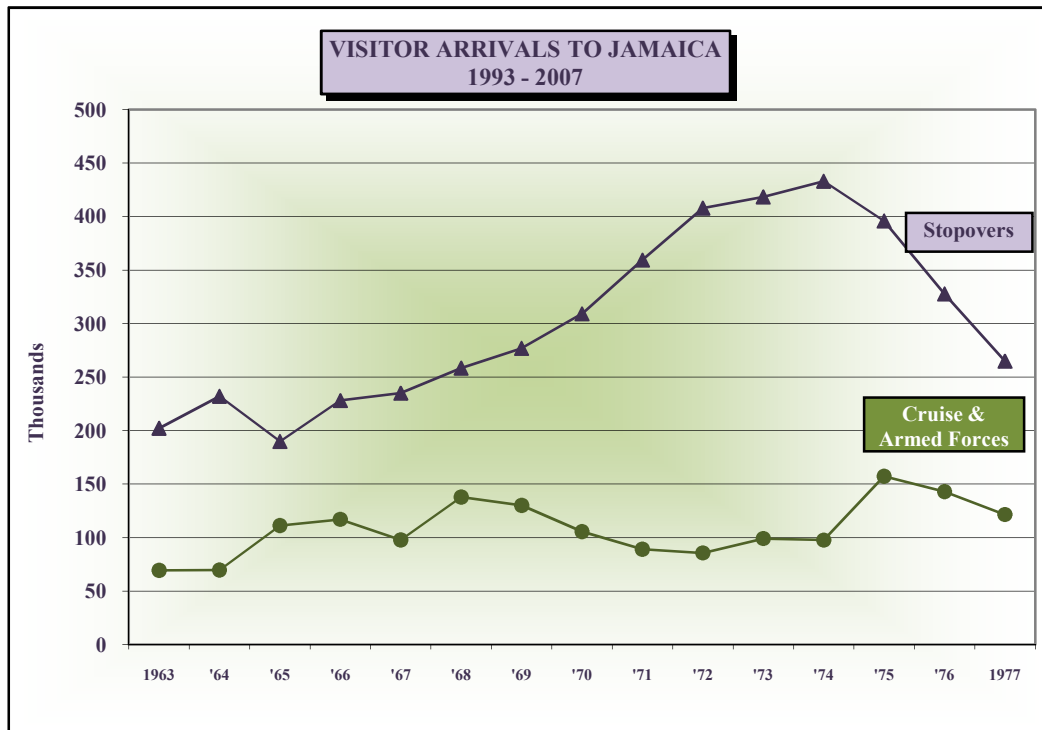

TABLE 1
VISITOR ARRIVALS TO JAMAICA
1963 - 1977

	STOPOVERS	CRUISE PASSENGERS	ARMED FORCES
1963	202,329	69,374	n/a
1964	232,190	69,800	n/a
1965	190,013	56,473	54,772
1966	228,141	66,806	50,341
1967	235,025	68,456	29,357
1968	258,460	94,021	43,866
1969	276,929	97,377	32,799
1970	309,122	86,247	19,351
1971	359,323	66,366	22,875
1972	407,806	71,450	14,232
1973	418,257	91,450	7,703
1974	432,987	92,675	5,064
1975	395,809	150,433	7,016
1976	327,706	141,494	1,514
1977	264,921	120,982	611

Fig. 1